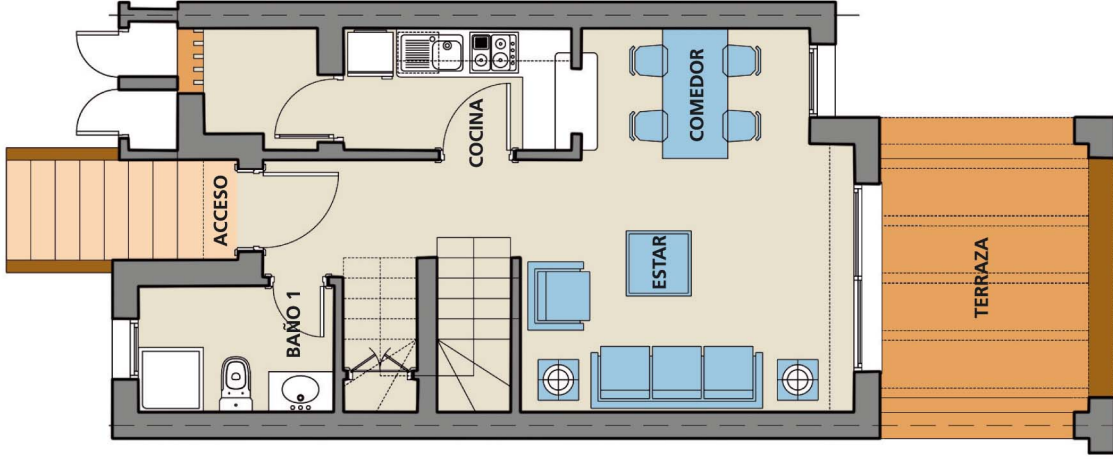

Casa Adosada Modelo Baranda / Semi-detached House Baranda Type

SUPERFICIES

Total: 77,83 m²

DETALLE

Hall de Entrada
Cocina
Salón - Comedor
2 Dormitorios
2 Baños
Piscina comunitaria
2 Terrazas

SQ. MTS

Total: 77,83 m²

DETALLE

Hall
Kitchen
Living - Dining Room
2 Bedrooms
2 Bathrooms
Community swimming pool
2 Terraces