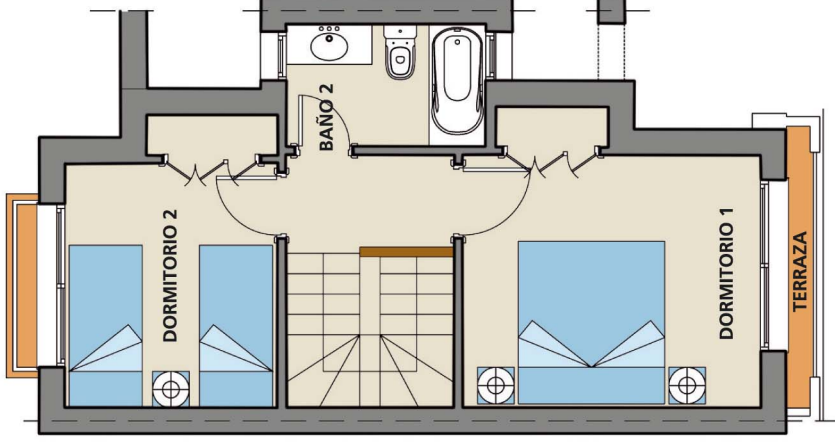

Casa Adosada Modelo Baranda / Semi-detached House Baranda Type

SUPERFICIES

Total: 77,83 m²

DETALLE

Hall de Entrada
Cocina
Salón - Comedor
2 Dormitorios
2 Baños
Piscina comunitaria
2 Terrazas

SQ. MTS

Total: 77,83 m²

DETALLE

Hall
Kitchen
Living - Dining Room
2 Bedrooms
2 Bathrooms
Community swimming pool
2 Terraces