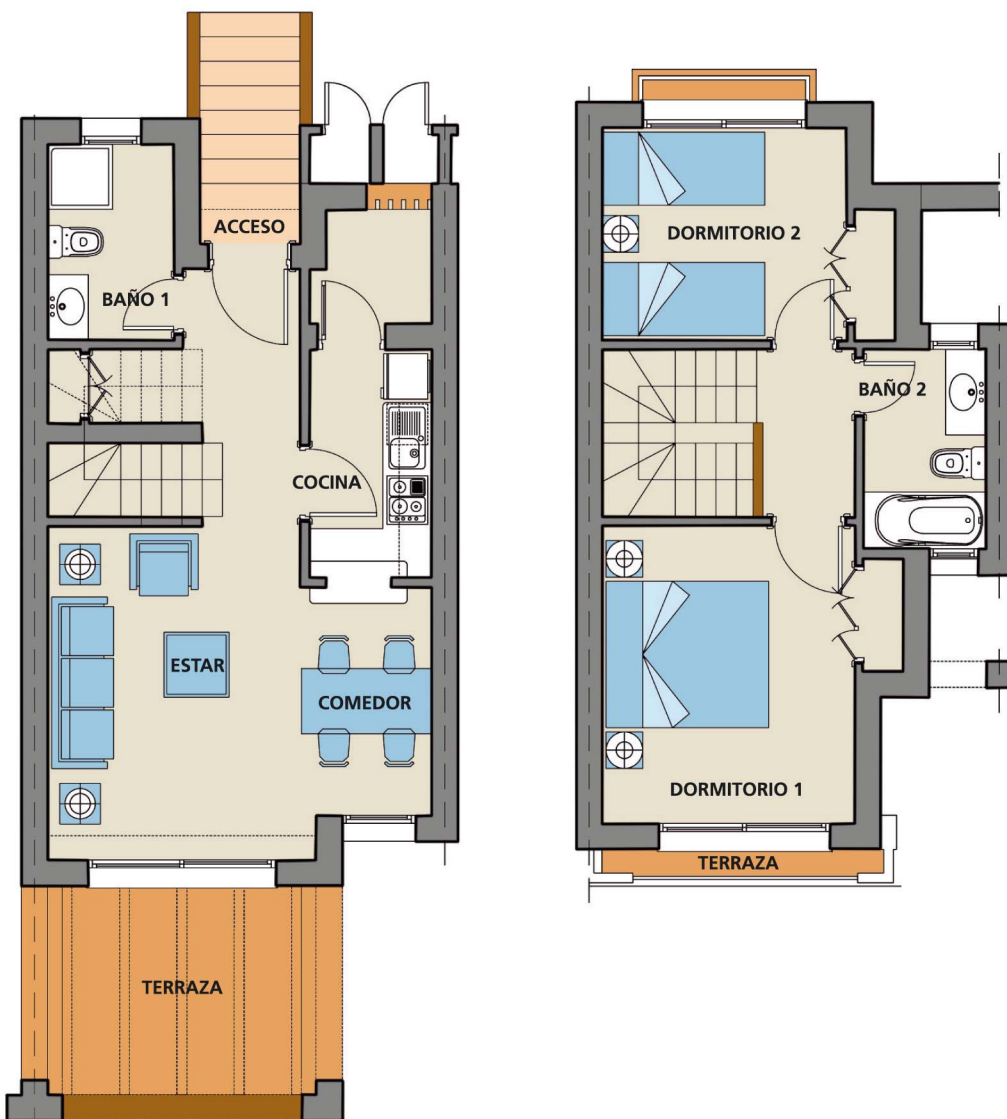

RODA
GOLF & BEACH RESORT

Casa Adosada Modelo Baranda / Semi-detached House Baranda Type

SUPERFICIES

Total: 77,83 m²

DETALLE

Hall de Entrada
Cocina
Salón - Comedor
2 Dormitorios
2 Baños
Piscina comunitaria
2 Terrazas

SQ. MTS

Total: 77,83 m²

DETAIL

Hall
Kitchen
Living - Dining Room
2 Bedrooms
2 Bathrooms
Community swimming pool
2 Terraces